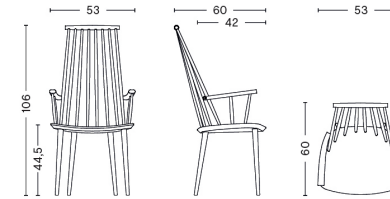

Dimensions W57,5 x D53,5 x H87 cm
Seat height 44,5 cm, Seat depth 39 cm

HAY

MATERIAL & COLOUR OVERVIEW

J41 & J42

Black
lacquered beech

White
lacquered beech

Matt
lacquered oak

Oiled
oak

J77, J104 & J110

J77

Material solid wood
Optional felt gliders

Dimensions W43 x D43 x H79 cm
Seat height 44,5 cm, Seat depth 33 cm
Requires assembly

J104

Material solid wood
Optional felt gliders

Dimensions W57 x D47 x H73 cm
Seat height 44,5 cm, Seat depth 40,6 cm
Requires assembly

J110

Material solid wood
Optional felt gliders

Dimensions W53 x D60 x H106 cm
Seat height 44,5 cm, Seat depth 42,2 cm
Requires assembly

HAY

MATERIAL & COLOUR OVERVIEW

J77, J104 & J110

Black
lacquered beech

Stone grey
lacquered beech