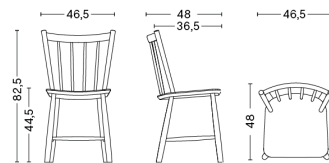

J42 / Black lacquered beech

HAY

J41 & J42

J41

Material solid wood
Optional felt gliders

Dimensions W46,5 x D48 x H82,5 cm
Seat height 44,5 cm, Seat depth 36,5 cm

J42

Material solid wood
Optional felt gliders

Dimensions W57,5 x D53,5 x H87 cm
Seat height 44,5 cm, Seat depth 39 cm

HAY

MATERIAL & COLOUR OVERVIEW

J41 & J42

Black
lacquered beech

White
lacquered beech

Matt
lacquered oak

Oiled
oak

J77, J104 & J110

J77

Material solid wood
Optional felt gliders

Dimensions W43 x D43 x H79 cm
Seat height 44,5 cm, Seat depth 33 cm
Requires assembly

J104

Material solid wood
Optional felt gliders

Dimensions W57 x D47 x H73 cm
Seat height 44,5 cm, Seat depth 40,6 cm
Requires assembly