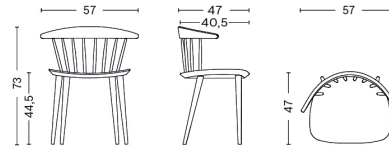

J77, J104 & J110

J77

Material solid wood
Optional felt gliders

Dimensions W43 x D43 x H79 cm
Seat height 44,5 cm, Seat depth 33 cm
Requires assembly

J104

Material solid wood
Optional felt gliders

Dimensions W57 x D47 x H73 cm
Seat height 44,5 cm, Seat depth 40,6 cm
Requires assembly

J110

Material solid wood
Optional felt gliders

Dimensions W53 x D60 x H106 cm
Seat height 44,5 cm, Seat depth 42,2 cm
Requires assembly

HAY

MATERIAL & COLOUR OVERVIEW

J77, J104 & J110

Black
lacquered beech

Stone grey
lacquered beech