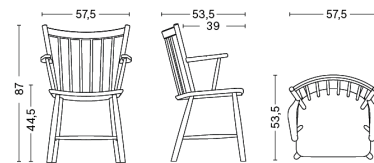

J42 / Black lacquered beech

HAY

J41 & J42

J41

Material solid wood
Optional felt gliders

Dimensions W46,5 x D48 x H82,5 cm
Seat height 44,5 cm, Seat depth 36,5 cm

J42

Material solid wood
Optional felt gliders

Dimensions W57,5 x D53,5 x H87 cm
Seat height 44,5 cm, Seat depth 39 cm

HAY

MATERIAL & COLOUR OVERVIEW

J41 & J42

Black
lacquered beech

White
lacquered beech

Matt
lacquered oak

Oiled
oak

J77, J104 & J110

J77

Material solid wood
Optional felt gliders

Dimensions W43 x D43 x H79 cm
Seat height 44,5 cm, Seat depth 33 cm
Requires assembly

J104

Material solid wood
Optional felt gliders

Dimensions W57 x D47 x H73 cm
Seat height 44,5 cm, Seat depth 40,6 cm
Requires assembly